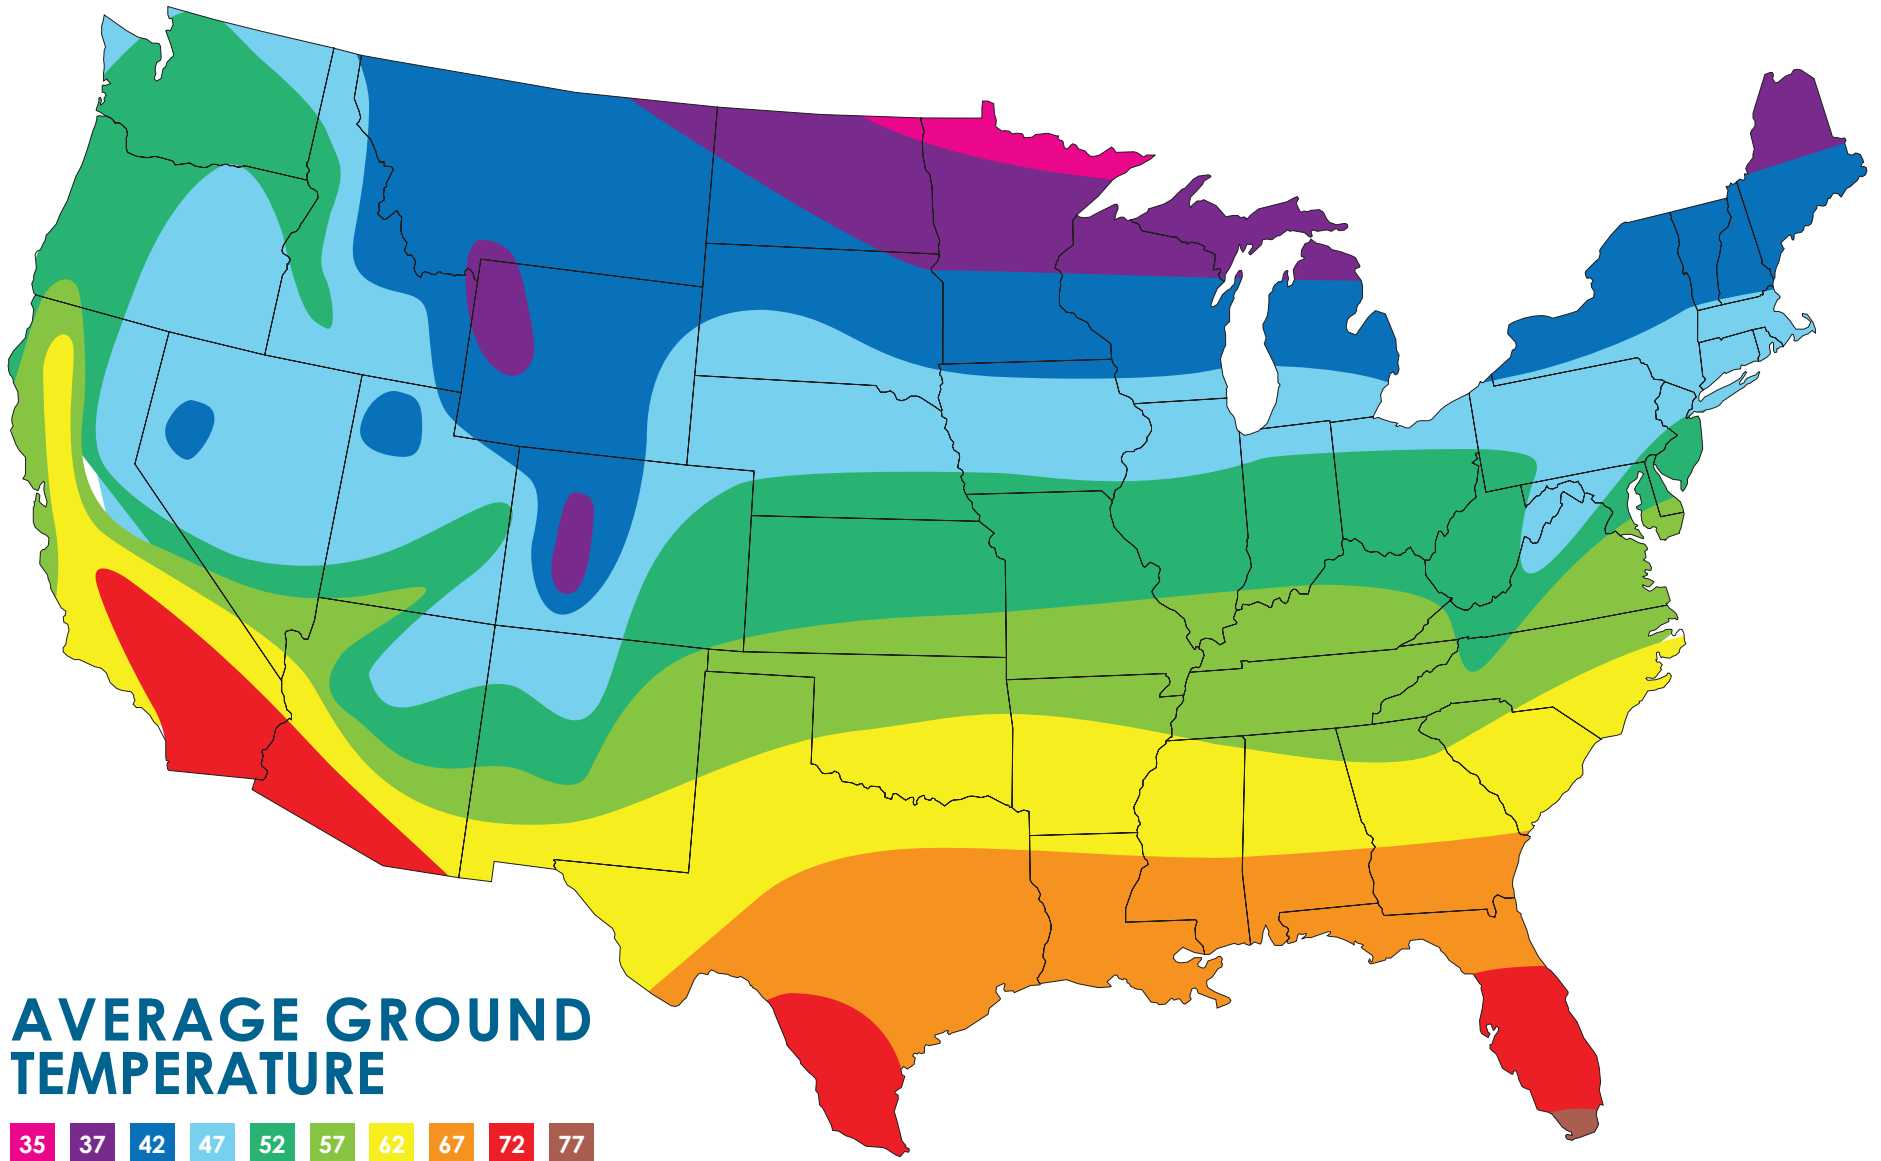

# US Average Ground Water Temperature

## AVERAGE GROUND TEMPERATURE

35 37 42 47 52 57 62 67 72 77

Ground water temperatures refer to water stored outside and may not accurately reflect the source.

Actual temperature may vary depending on area and current climate/conditions