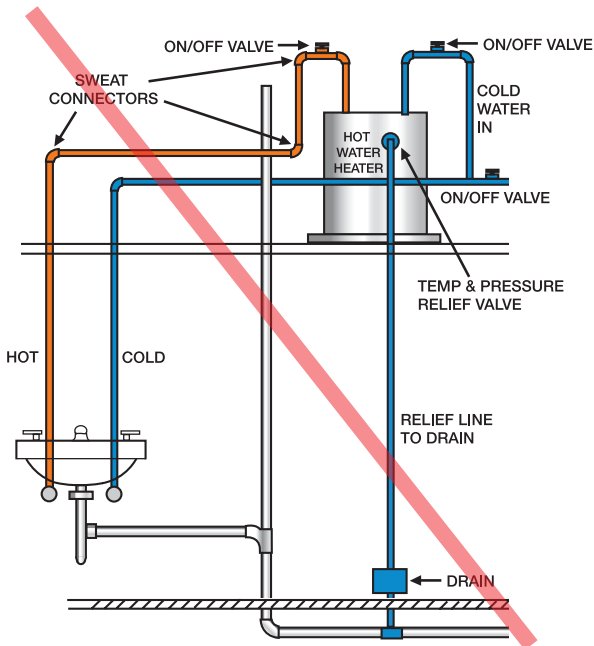

The economical **CHRONOMITE** way...

YES!

Point of Use Applications:

Public lavatory
Kitchen/bar sink
Service sink
Scrub sink

Shower
Emergency eyewash
Rinse down sink

OTHER APPLICATIONS INCLUDE:

VS

The costly **CONVENTIONAL** way

Shower

Chronomite Laboratories, Inc.

17451 Hurley Street, Bldg. 7
City of Industry, CA 91744 • U.S.A.
ph 800-447-4962 • 626-937-4270

www.chronomite.com

MEMBER OF

MORRIS GROUP
INTERNATIONAL

L1001274
10-15

Energy Efficient

Easy to Install

Compact

**Electric Tankless
Water Heaters**

99% Energy Efficient
Reduce water waste and utility costs with
Chronomite's on-demand electric water heaters