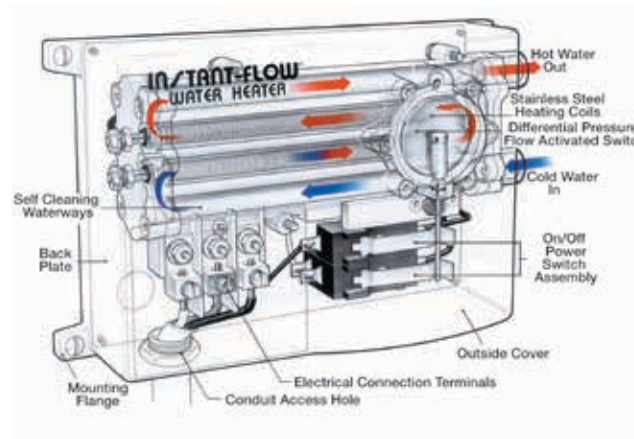

Manufactured in the USA

15-MINUTE INSTALL

Installing a Chronomite water heater is easy and takes only 15 minutes. Proper installation and maintenance of your instantaneous water heater can optimize its energy efficiency and lifespan.

COMPACT - The size of a dictionary

HOW IT WORKS

99% ENERGY EFFICIENT

CALCULATE YOUR MODEL

Our online builder makes it easy to pick the model that's right for you.

It takes three only steps and you're on your way to the right model to fit your needs.