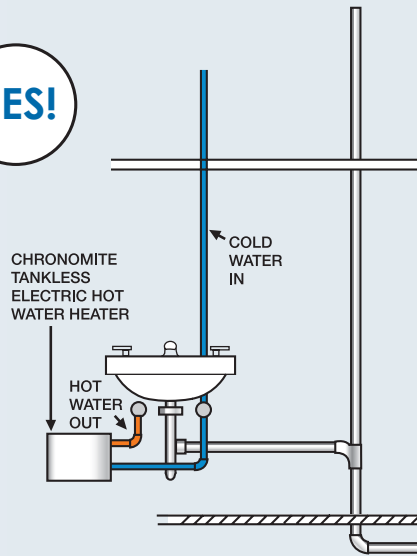

The economical **CHRONOMITE** way...

YES!

Point of Use Applications:

Public lavatory
Kitchen/bar sink
Service sink
Scrub sink

Shower
Emergency eyewash
Rinse down sink

OTHER APPLICATIONS INCLUDE:

Kitchen/bar sink